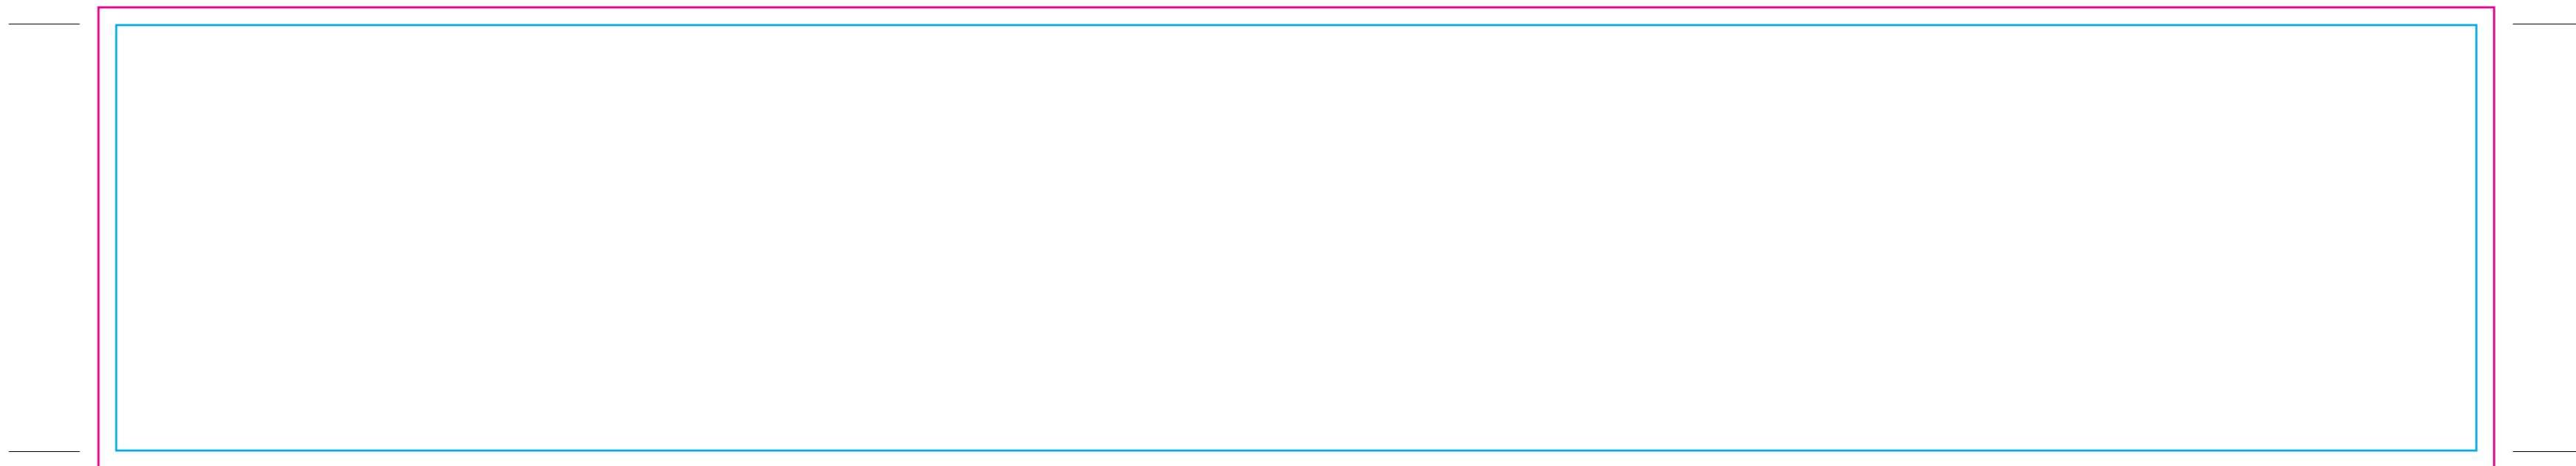

SIGN-KIT-APX-1003 (Sign panel and knob discs)

Front (Fully visible to shopper)

Back (Mostly blocked by product)

iSEE APEX Graphic Insert Template 2-sided print

16.625 in. x 3 in. (finished/cut)
16.875 in x 3.25 in. (flat/bleed)

422.275 mm x 76.2 mm (finished/folded)
428.625 mm x 82.55 mm (flat/cut)

Recommended Material

Litho: 80# gloss cover
Inkjet: matte-coated 80# cover-weight equivalent
color laser: 32# coated