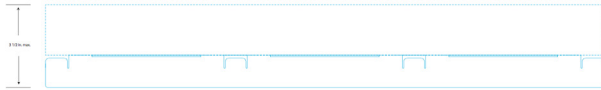

iSeeEdge™

The iSEE Edge™ fits into rail and allows existing price tags to show through, while the printed area **promotes cold, brand, and price message.**

Features & Benefits

- Creative and simple way to promote cold, brand, and price message
- Communicates continuity of pricing on the shelf
- Facilitates communication of special price offers (ex. "2 for \$X^{XX}")
- Improves retailer / category image
- Allows for inventory scanning of existing shelf tags
- Helps maintain integrity of shelf set
- Easy to install; Fits almost any shelf edge

Order online at
iseeinnovation.com

Questions? We have answers.
(888) 417-2457
info@iseeinnovation.com

Stay Connected.
iseeinnovation.com

Patent Pending.
All of iSEE's innovations
are Patent Pending.

STORE INNOVATIONS

The Ultimate Shelf Dominator.

iSEE Edge™ Specifications

- Approximate Size: 24" L x 3.12" H
- Material: .020 inch clear virgin PETG
- UV Stable
- Durable / Flexible Material - will not impede removal of product