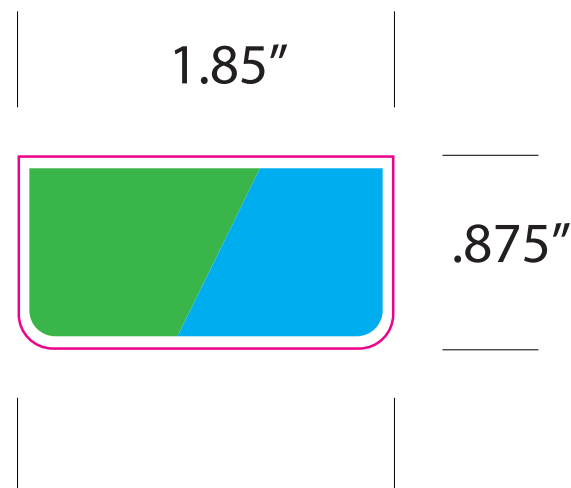

Front Tab Panel

Printing options:
Silk Screen (1-color pms)
Hot Stamp (1-color pms)
or
4c/p Decal

 Cyan areas indicate maximum decal size
 Green areas indicate maximum silkscreen/hot stamp size

Right Side Panel

Printing options:
Silk Screen (1-color pms)
Hot Stamp (1-color pms)
or
4c/p Decal

Right Side Panel

Printing options:
Silk Screen (1-color pms)
Hot Stamp (1-color pms)
or
4c/p Decal