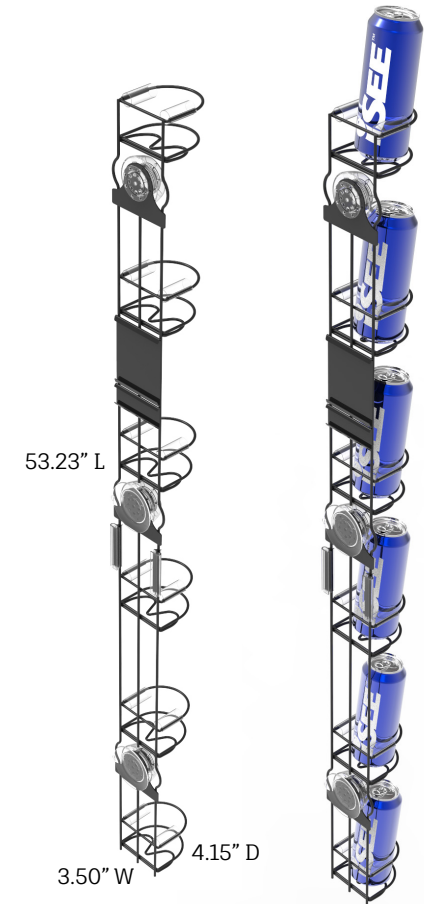

## Features & Benefits

- Holds a variety of product sizes 12oz to 32oz
- Secure hold with iSEE Displayloc suction cups
- No door damage from unneeded "Safety Hook"
- Minimizes cooler shelf blockage
- Product cradle with rubber bumpers reduces product shake and noise
- Product cradle design makes beverages easy to grab
- Sign channels are easy to load with no need to take display down

# SAVE THE GASKETS!

*Secure Hold. No Safety Hook. Maximum View.*

## iSEE WireLoc™ Specifications

- Product supports 12oz. to 32oz. units
- Display capacity: 6 units
- 3 Displayloc suction cups, each supports up to 50lbs; WireLoc rack without product weighs 2.85 lbs
- Constructed with 3mm wire
- Tested for over 120,000 door slams without fail, with 12oz and 24/25oz cans
- Packed 4 Wireloc displays per carton

## iSEE WireLoc™ Signage & Branding

- 2 sign channels included:
  - Universal 1.25" in rail channel
  - 3" x 4.5" sign channel
- 4 additional signage clips included allow additional signage flexibility
- Clips hold range of material from 80lb cover stock to 50ml styrene or vinyl.
- Signage can be supplied and preloaded upon request for additional fee