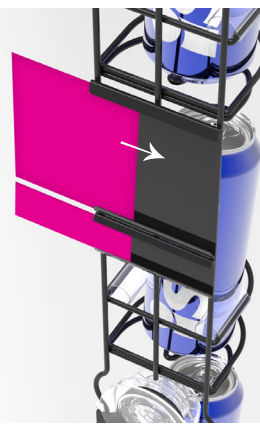

## Features & Benefits

- Holds a variety of product sizes 12oz to 32oz
- Secure hold with iSEE Displayloc suction cups
- No door damage from unneeded "Safety Hook"
- Minimizes cooler shelf blockage
- Product cradle with rubber bumpers reduces product shake and noise
- Product cradle design makes beverages easy to grab
- Sign channels are easy to load with no need to take display down

# SAVE THE GASKETS!

*Secure Hold. No Safety Hook. Maximum View.*

## iSEE WireLoc™ Specifications

- Product supports 12oz. to 32oz. units
- Display capacity: 6 units
- 3 Displayloc suction cups, each supports up to 50lbs; WireLoc rack without product weighs 2.85 lbs
- Constructed with 3mm wire
- Tested for over 120,000 door slams without fail, with 12oz and 24/25oz cans
- Packed 4 Wireloc displays per carton

## iSEE WireLoc™ Signage & Branding

- 2 sign channels included:
  - Universal 1.25" in rail channel
  - 3" x 4.5" sign channel
- 4 additional signage clips included allow additional signage flexibility
- Clips hold range of material from 80lb cover stock to 50ml styrene or vinyl.
- Signage can be supplied and preloaded upon request for additional fee