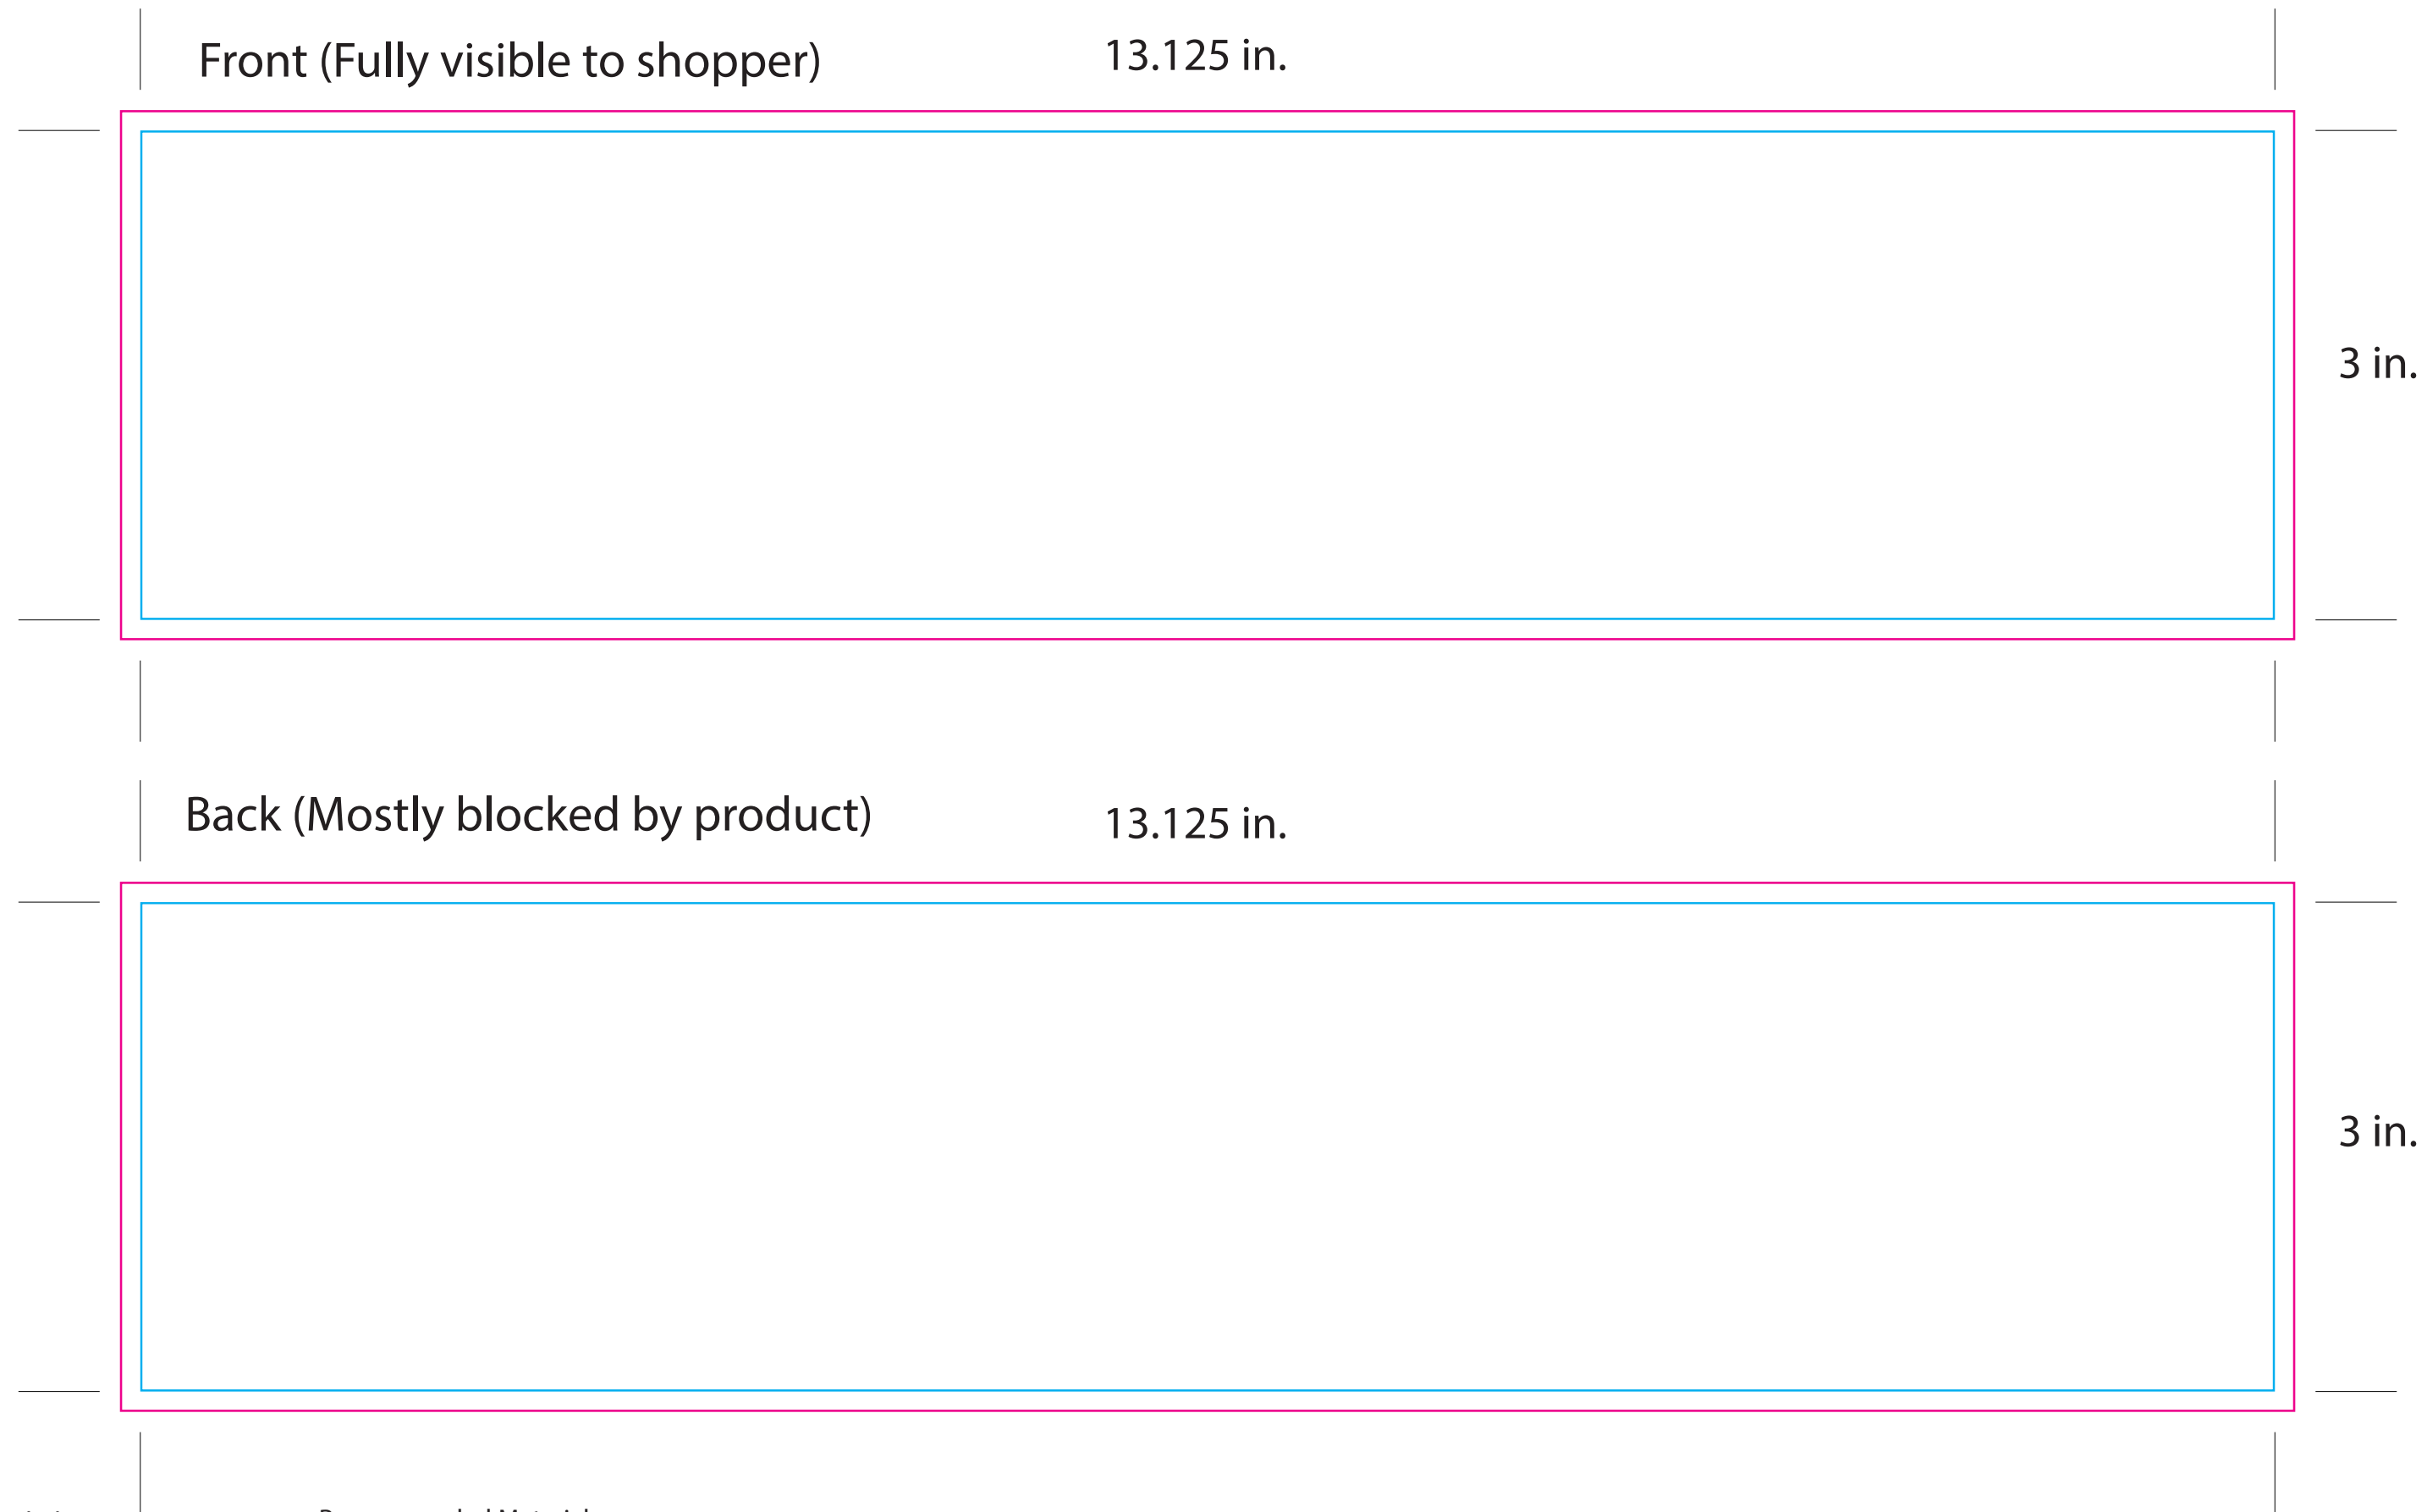

SIGN-KIT-APX-4C (Sign panel)

iSEE APEX Graphic Insert Template 2-sided print

13.125 in. x 3 in. (finished/cut)
13.375 in x 3.25 in. (flat/bleed)

Recommended Material

Litho: 80# gloss cover
Inkjet: matte-coated 80# cover-weight equivalent
color laser: 32# coated