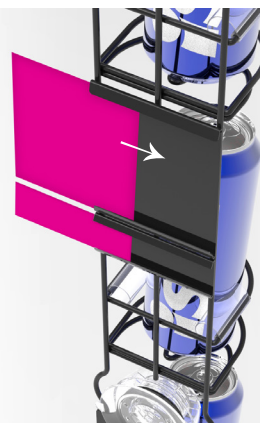

iSEE™ WIRELOC VERT

The **iSEE WireLoc Vert** with Displayloc™ suction cups provides a secure hold on glass cooler doors without the need for a safety hook. These hooks can cause damage to door seals costing time and money. The vertical product configuration minimizes shelf blockage and makes product easy to grab.

Features & Benefits

- Holds a variety of product sizes 12oz to 32oz
- Secure hold with iSEE Displayloc suction cups
- No door damage from unneeded "Safety Hook"
- Minimizes cooler shelf blockage
- Product cradle with rubber bumpers reduces product shake and noise
- Product cradle design makes beverages easy to grab
- Sign channels are easy to load with no need to take display down

SAVE THE GASKETS!

Secure Hold. No Safety Hook. Maximum View.

iSEE WireLoc™ Specifications

- Product supports 12oz. to 32oz. units
- Display capacity: 6 units
- 3 Displayloc suction cups, each supports up to 50lbs; WireLoc rack without product weighs 2.85 lbs
- Constructed with 3mm wire
- Tested for over 120,000 door slams without fail, with 12oz and 24/25oz cans
- Packed 4 Wireloc displays per carton

iSEE WireLoc™ Signage & Branding

- 2 sign channels included:
 - Universal 1.25" in rail channel
 - 3" x 4.5" sign channel
- 4 additional signage clips included allow additional signage flexibility
- Clips hold range of material from 80lb cover stock to 50ml styrene or vinyl.
- Signage can be supplied and preloaded upon request for additional fee