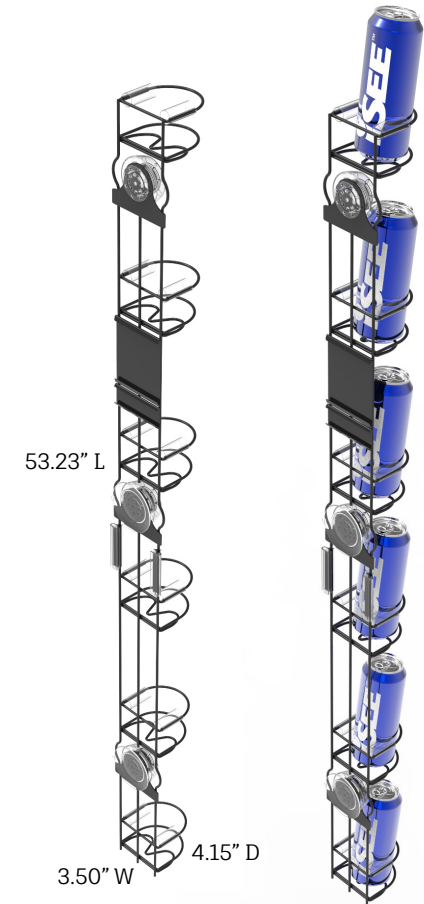

iSEE™ WIRELOC VERT

The **iSEE WireLoc Vert** with Displayloc™ suction cups provides a secure hold on glass cooler doors without the need for a safety hook. These hooks can cause damage to door seals costing time and money. The vertical product configuration minimizes shelf blockage and makes product easy to grab.

Features & Benefits

- Holds a variety of product sizes 12oz to 32oz
- Secure hold with iSEE Displayloc suction cups
- No door damage from unneeded "Safety Hook"
- Minimizes cooler shelf blockage
- Product cradle with rubber bumpers reduces product shake and noise
- Product cradle design makes beverages easy to grab
- Sign channels are easy to load with no need to take display down

SAVE THE GASKETS!

Secure Hold. No Safety Hook. Maximum View.

iSEE WireLoc™ Specifications

- Product supports 12oz. to 32oz. units
- Display capacity: 6 units
- 3 Displayloc suction cups, each supports up to 50lbs; WireLoc rack without product weighs 2.85 lbs
- Constructed with 3mm wire
- Tested for over 120,000 door slams without fail, with 12oz and 24/25oz cans
- Packed 4 Wireloc displays per carton

iSEE WireLoc™ Signage & Branding

- 2 sign channels included:
 - Universal 1.25" in rail channel
 - 3" x 4.5" sign channel
- 4 additional signage clips included allow additional signage flexibility
- Clips hold range of material from 80lb cover stock to 50ml styrene or vinyl.
- Signage can be supplied and preloaded upon request for additional fee