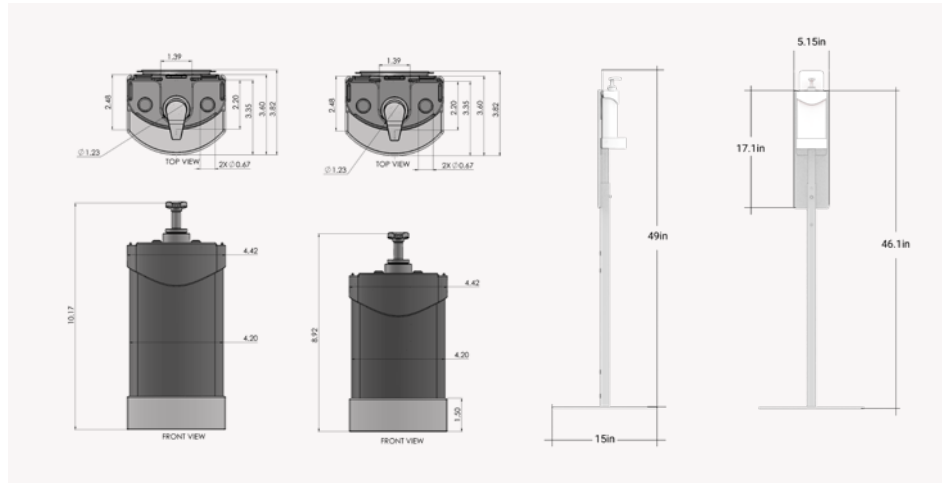

Specifications

Material

PumpLoc Refill: Clear, durable, food safe polycarbonate

PumpLoc Stand: Heavy-duty powder coated steel

Dimensions

- 16oz Gel: 8.92" H x 4.42" W x 3.82" D
- 16oz Foam: 9.10" H x 4.42" W x 3.82" D
- 20oz Gel: 10.17" H x 4.42" W x 3.82" D
- 20oz Foam: 10.35" H x 4.42" W x 3.82" D
- PumpLoc Stand: 46" H x 8" W total, 17" H x 5" W dispenser and sign

Signage

- PumpLoc Refill comes with a 3.5" x 4.5" sign slot
- For 1,000+ orders, bottles can be imprinted in 1-2 colors in a 2" x 2" area on the front of the bottle*
- For quantities under 500, a 2" x 2" clear decal can be applied*

Sanitizer

Looking for Sanitizer? Contact iSee today to get in touch with one of our trusted partners!

Ships

- 1 PumpLoc unit per box
- 1 PumpLoc stand per box

*Additional charge

For more Info on the iSEE PumpLoc Refill or to place an order online:

iSEE PumpLoc Refill webpage:

<https://iseeinnovation.com/product/pumploc-refillable-sanitizer-dispenser/>

iSEE PumpLoc Refill Sign Templates:

<https://iseeinnovation.com/wpcontent/uploads/2020/09/PumpLoc-Refill-Sign-Template.pdf>

iSEE PumpLoc Refill Assembly Video:

<https://iseeinnovation.com/pumplocrefill-assembly-video/>

Patent Pending

Contact the iSEE sales team for a custom quote and to learn how we can help YOU sell

(888) 417-2457 | info@iseeinnovation.com

iseeinnovation.com