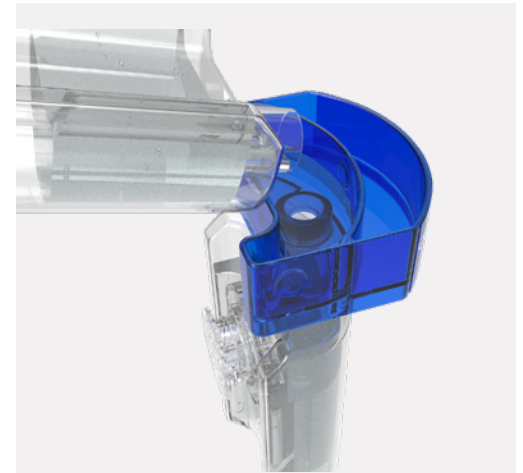

PumpLoc Refill is a line of easy to  
install, easy to operate and easy  
to use refillable hand sanitizer  
dispensers for multiple in-store  
surfaces and locations. Create a  
safe, clean shopping experience  
with the PumpLoc Refill!

## Key Features

**Secure and Reliable Hold:** Patented DisplayLoc suction allows for reliable application to high-touchpoint glass doors and other glass-smooth surfaces.

**Easy to Manage, Refill:** Removable Base enables counter placement, and multi-functions as a drip tray and funnel for easy refilling with any gel or foam sanitizer.

**Goes Where You Need It:** PumpLoc Refill can go on glass-smooth surfaces, counters or in an optional stand (sold separately)—bringing sanitizer anywhere without disrupting valuable floor space.

**Theft-Resistant:** Bottle lock cap help deter theft and securely holds sanitizer bottle in place.

**Brand-Ability:** Easy, changeable communication through 3.5" x 4.5" sign holder and optional graphic imprinting.